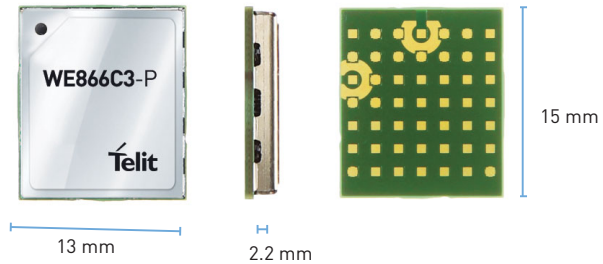

WE866C3-P

Wi-Fi 802.11 ac (1x1) BT/BLE5

Product Description

The WE866C3_P is a low power, dual-band (2.4 & 5GHz), 1-stream (1x1) 802.11ac Wi-Fi and Bluetooth (BT/BLE5) module with an extremely small footprint that provides an easy & cost-effective way for manufacturers to add wireless connectivity to their products. With the integrated LTE-WiFi/BLE coexistence filter, the product offers a powerful cellular backhaul with Telit's LE910Cx 4G LTE module family. WE866C3-P also offers a high bandwidth Wi-Fi/BLE transceiver solution for Linux & Android* powered IoT systems, using the advanced 802.11ac technology.

The module supports a low-power, high-speed SDIO3.0 host interface for Wi-Fi and a UART interface for Bluetooth (BT/BLE). It also offers an additional PCM interface for BT-Audio.

The product is an ideal solution for organizations with limited RF (Wi-Fi/Bluetooth) expertise or for those seeking faster time to market, as it reduces RF design time and removes the burden of testing and certification.