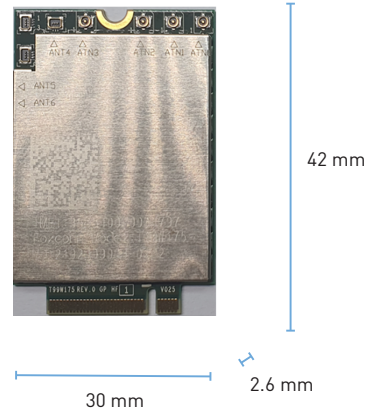

5G / LTE Data Card M.2

Advanced LTE/5G LTE Data Card

Enabling a new generation of 5G state of the art data cards featuring Sub-6 technology with LTE, WCDMA and GNSS support.

Consumer-grade M.2 form factor suitable for mobile computing.

Key Benefits

- Standard M.2 (NGFF) Data-card form factor
- Support of 5G Sub-6 FDD and TDD
- Support of SA & NSA operations, 5G core network Opt. 3a/3x and Option 2
- 4G Rel. 14, 5G Rel. 15
- 4G Cat. 20 up to 7CAs
- 3G HSPA+ Rel. 8
- State of the art GNSS receiver
- Wide regulatory and network carrier certification

AVAILABLE FOR

NA
EMEA
APAC

**Complete,
Ready-to-Use Access
to the Internet of Things**

Product Features

- 5G Sub-6 FDD and TDD, SA & NSA operations
- 5G core network Opt. 3a/3x and Opt. 2
- 4G: 7CA, up to 20 layers DL / 3CA UL, 256 QAM DL/UL
- 3G: HSPA+ Rel. 8 (DL/UL 42/11 Mbps)
- GNSS: gpsOne Gen9, RF connector shared with cellular
- 4 antenna connectors for LTE/Sub-6
- 5G FR1 Bands: n1, n2, n3, n5, n7, n8, n12, n20, n28, n41, n66, n71, n77, n78, n79
- LTE Bands: 1, 2, 3, 4, 5, 7, 8, 12, 13, 14, 17, 18 19, 20, 25, 26, 28, 29, 30, 32, 34, 38, 39, 40, 41, 42, 48, 66, 71
- WCDMA Bands: 5, 8, 3, 4, 2, 1, 9, 19, 6
- 5G 4x4 MIMO support on bands n1, n2, n7, n66, n3, n77, n78, n79, n41
- 4G 4x4 MIMO support on bands 1, 2, 25, 3, 66, 4, 7, 30, 40, 41, 38, 42, 48
- Antenna types: 4x LTE/Sub-6
- Dimensions: 30 x 42 x 2.6mm